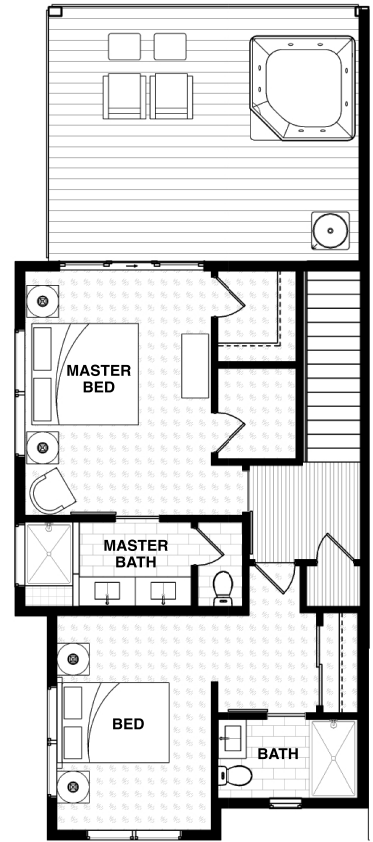

A

FLOOR PLAN

ELEVATE
 AT
Wildhorse
 MEADOWS

PROPERTY DETAILS

Finished SF	Bedrooms	Bathrooms
2,012	4	4

A

A

The specifications, furniture, features and amenities listed herein are for illustrative purposes only, and shall not be relied upon as the basis of any contract, warranty, or other claim. All square footages and dimensions are approximate and plans are not to scale. All such information is subject to change at any time without notice.