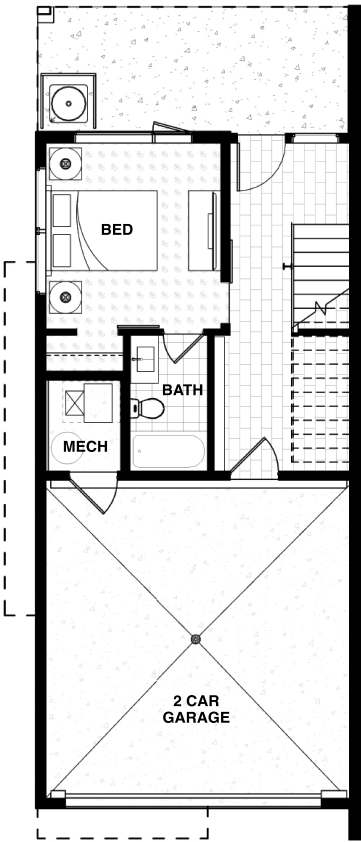

A

FLOOR PLAN

ELEVATE
 AT
Wildhorse
 MEADOWS

PROPERTY DETAILS

Finished SF	Bedrooms	Bathrooms
2,012	4	4

A

A

The specifications, furniture, features and amenities listed herein are for illustrative purposes only, and shall not be relied upon as the basis of any contract, warranty, or other claim. All square footages and dimensions are approximate and plans are not to scale. All such information is subject to change at any time without notice.