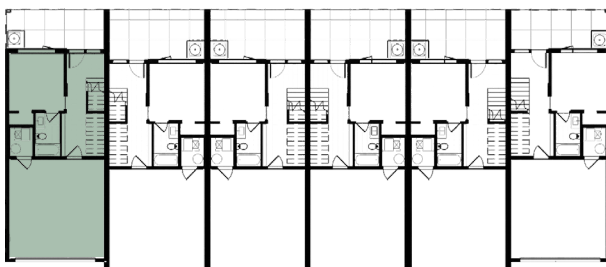

A

FLOOR PLAN

ELEVATE
 AT
Wildhorse
 MEADOWS

PROPERTY DETAILS

Finished SF	Bedrooms	Bathrooms
2,012	4	4

A

A

The specifications, furniture, features and amenities listed herein are for illustrative purposes only, and shall not be relied upon as the basis of any contract, warranty, or other claim. All square footages and dimensions are approximate and plans are not to scale. All such information is subject to change at any time without notice.