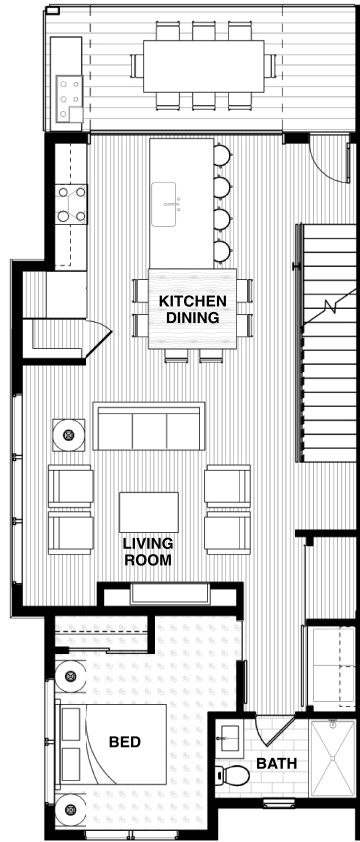

A

FLOOR PLAN

ELEVATE
 AT
Wildhorse
 MEADOWS

PROPERTY DETAILS

Finished SF	Bedrooms	Bathrooms
2,012	4	4

A

A

The specifications, furniture, features and amenities listed herein are for illustrative purposes only, and shall not be relied upon as the basis of any contract, warranty, or other claim. All square footages and dimensions are approximate and plans are not to scale. All such information is subject to change at any time without notice.