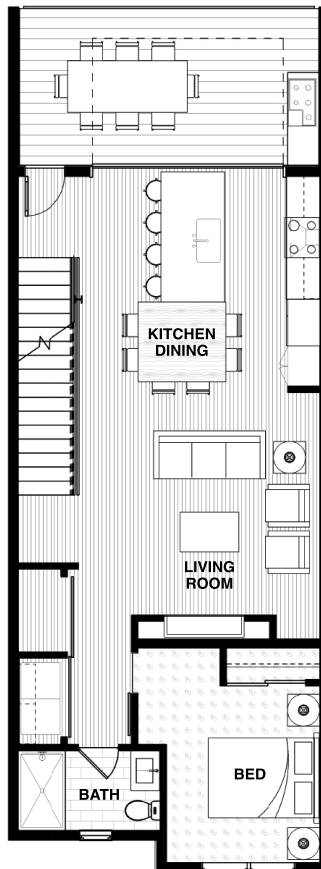

B & D

FLOOR PLAN

ELEVATE
 AT
Wildhorse
 MEADOWS

PROPERTY DETAILS

Finished SF	Bedrooms	Bathrooms
1,664	3	3

The specifications, furniture, features and amenities listed herein are for illustrative purposes only, and shall not be relied upon as the basis of any contract, warranty, or other claim. All square footages and dimensions are approximate and plans are not to scale. All such information is subject to change at any time without notice.