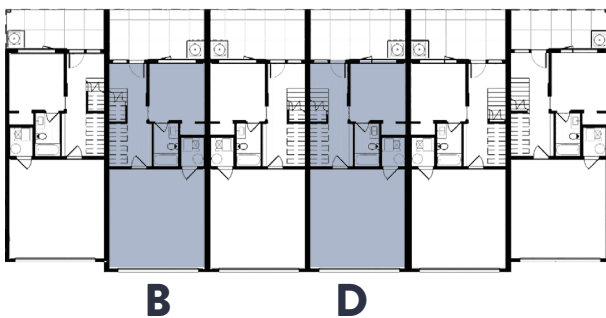

B & D

FLOOR PLAN

ELEVATE
 AT
Wildhorse
 MEADOWS

PROPERTY DETAILS

Finished SF	Bedrooms	Bathrooms
1,664	3	3

The specifications, furniture, features and amenities listed herein are for illustrative purposes only, and shall not be relied upon as the basis of any contract, warranty, or other claim. All square footages and dimensions are approximate and plans are not to scale. All such information is subject to change at any time without notice.