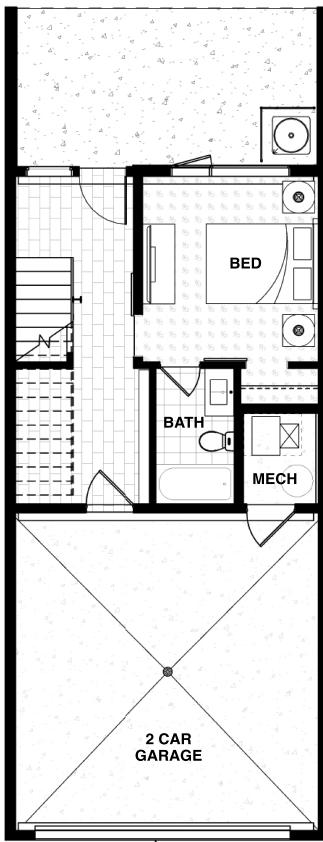

B & D

FLOOR PLAN

ELEVATE
 AT
Wildhorse
 MEADOWS

PROPERTY DETAILS

Finished SF	Bedrooms	Bathrooms
1,664	3	3

The specifications, furniture, features and amenities listed herein are for illustrative purposes only, and shall not be relied upon as the basis of any contract, warranty, or other claim. All square footages and dimensions are approximate and plans are not to scale. All such information is subject to change at any time without notice.