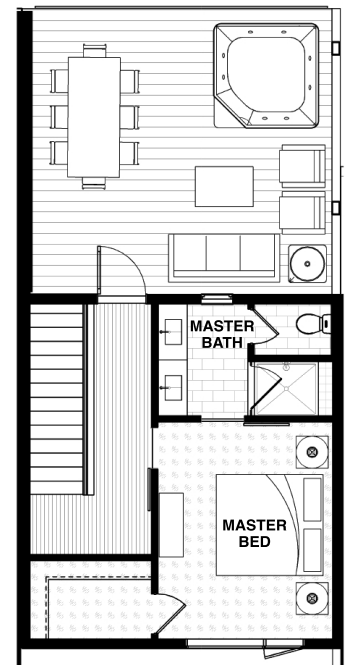

B & D

FLOOR PLAN

ELEVATE
 AT
Wildhorse
 MEADOWS

PROPERTY DETAILS

Finished SF	Bedrooms	Bathrooms
1,664	3	3

The specifications, furniture, features and amenities listed herein are for illustrative purposes only, and shall not be relied upon as the basis of any contract, warranty, or other claim. All square footages and dimensions are approximate and plans are not to scale. All such information is subject to change at any time without notice.