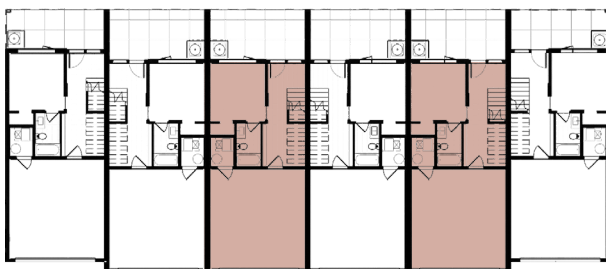

C & E

FLOOR PLAN

ELEVATE
 AT
Wildhorse
 MEADOWS

PROPERTY DETAILS

Finished SF	Bedrooms	Bathrooms
1,664	3	3

C E

C E

The specifications, furniture, features and amenities listed herein are for illustrative purposes only, and shall not be relied upon as the basis of any contract, warranty, or other claim. All square footages and dimensions are approximate and plans are not to scale. All such information is subject to change at any time without notice.