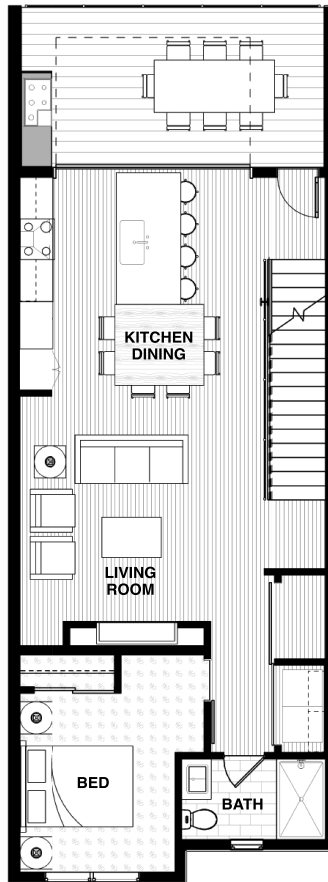

C & E

FLOOR PLAN

ELEVATE
 AT
Wildhorse
 MEADOWS

PROPERTY DETAILS

Finished SF	Bedrooms	Bathrooms
1,664	3	3

C E

C E

The specifications, furniture, features and amenities listed herein are for illustrative purposes only, and shall not be relied upon as the basis of any contract, warranty, or other claim. All square footages and dimensions are approximate and plans are not to scale. All such information is subject to change at any time without notice.