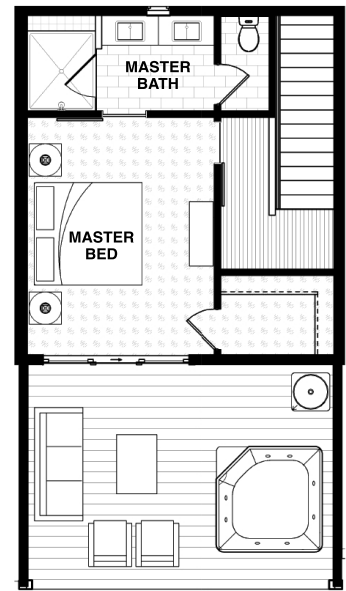

C & E

FLOOR PLAN

ELEVATE
 AT
Wildhorse
 MEADOWS

PROPERTY DETAILS

Finished SF	Bedrooms	Bathrooms
1,664	3	3

C E

C E

The specifications, furniture, features and amenities listed herein are for illustrative purposes only, and shall not be relied upon as the basis of any contract, warranty, or other claim. All square footages and dimensions are approximate and plans are not to scale. All such information is subject to change at any time without notice.