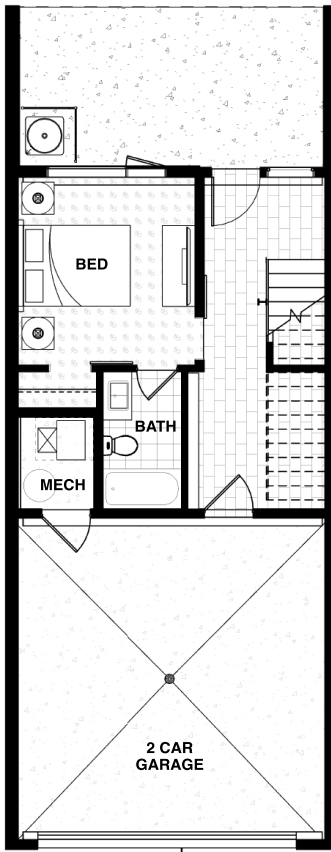

C & E

FLOOR PLAN

ELEVATE
 AT
Wildhorse
 MEADOWS

PROPERTY DETAILS

Finished SF	Bedrooms	Bathrooms
1,664	3	3

C E

C E

The specifications, furniture, features and amenities listed herein are for illustrative purposes only, and shall not be relied upon as the basis of any contract, warranty, or other claim. All square footages and dimensions are approximate and plans are not to scale. All such information is subject to change at any time without notice.