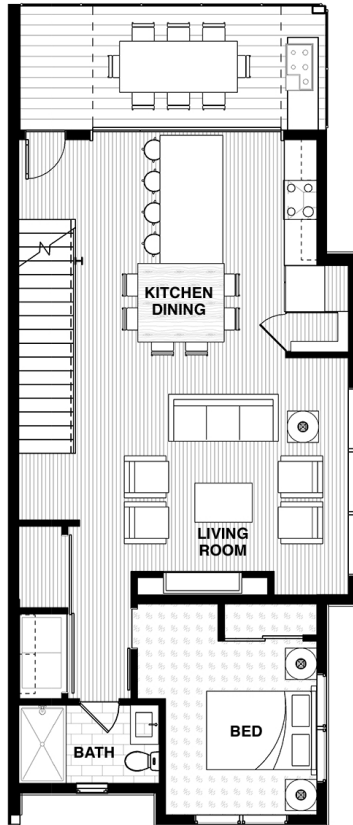

F

FLOOR PLAN

PROPERTY DETAILS

Finished SF	Bedrooms	Bathrooms
2,015	4	4

F

F