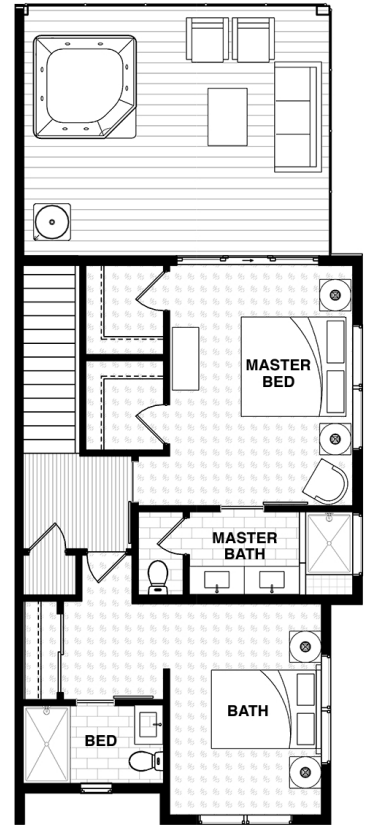

F

FLOOR PLAN

PROPERTY DETAILS

Finished SF	Bedrooms	Bathrooms
2,015	4	4

F

F